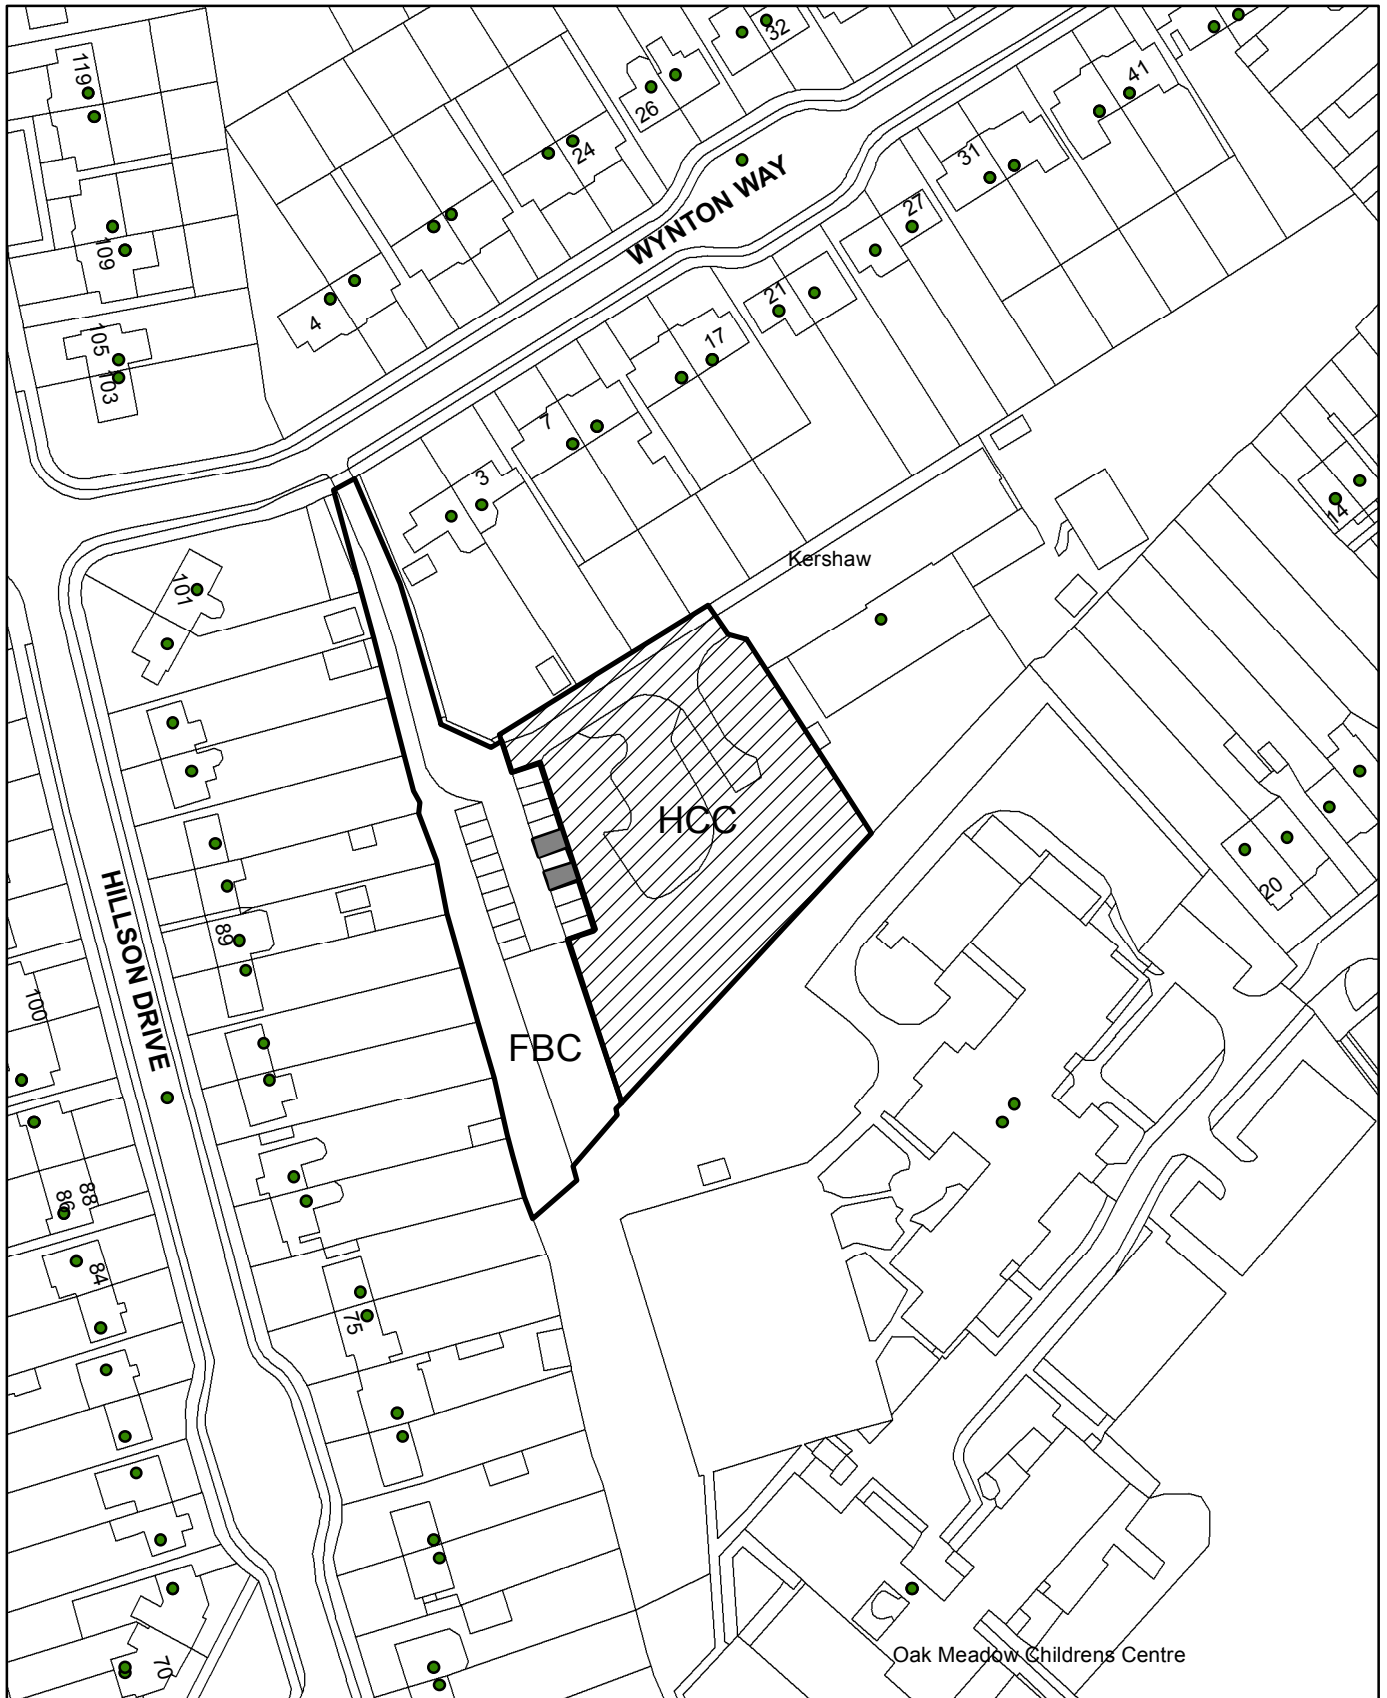

FAREHAM

BOROUGH COUNCIL

Wynton Way, Fareham

Scale 1:1250

This map is reproduced from Ordnance Survey material with the permission of Ordnance Survey on behalf of the Controller of Her Majesty's Stationary Office © Crown Copyright. Unauthorised reproduction infringes Crown Copyright and may lead to prosecution or civil proceedings. Licence 100019110. 2014